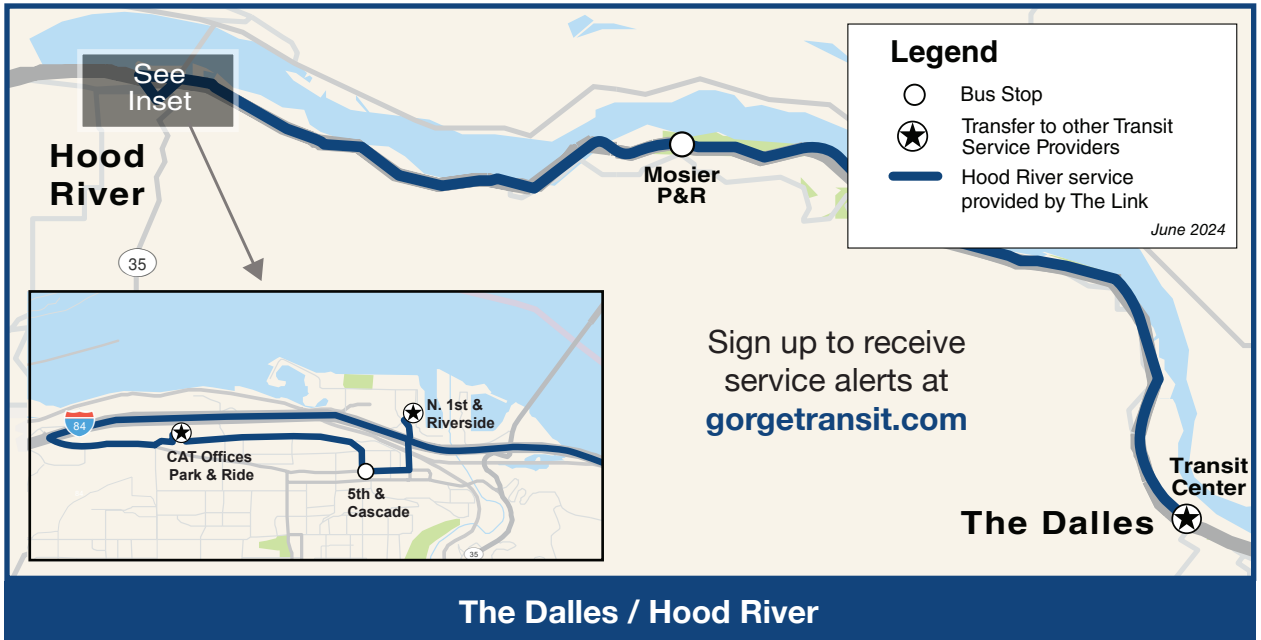

MONDAY – FRIDAY / LUNES - VIERNES

THE DALLES TO HOOD RIVER

The Dalles Transit Center: (802 Chenoweth Loop Rd)	Mosier: Park & Ride Park	Hood River: P-ort (N. 1st. St. & Riverside)	5th & Cascade	Hood River: CAT (224 Wasco Loop)
6:55	7:10	7:18	7:20	7:25
8:25	8:40	8:48	8:50	8:55
11:20	11:35	11:43	11:45	11:50
1:55	2:10	2:18	2:20	2:25
4:45	5:00	5:08	5:10	5:15

HOOD RIVER TO THE DALLES

Hood River: CAT (224 Wasco Loop)	Mosier: Park & Ride Park	The Dalles Transit Center: (802 Chenoweth Loop Rd)
7:30	7:40	8:00
9:00	9:10	9:30
11:55	12:05	12:25
2:35	2:45	3:05
5:20	5:30	5:50

SATURDAY & SUNDAY / SÁBADO & DOMINGO

8:25	8:40	8:48	8:50	8:55
1:55	2:10	2:18	2:20	2:25
4:45	5:00	5:08	5:10	5:15

9:00	9:10	9:30
2:35	2:45	3:05
5:20	5:30	5:50

Transfers to/from the Columbia Gorge Express (Hood River-Portland) are available. Go to gorgetransit.com for all schedules.

Transferencias hacia/desde el Columbia Gorge Express (Hood River-Portland) están disponibles. Consulte las horas de salida y horarios en gorgetransit.com.